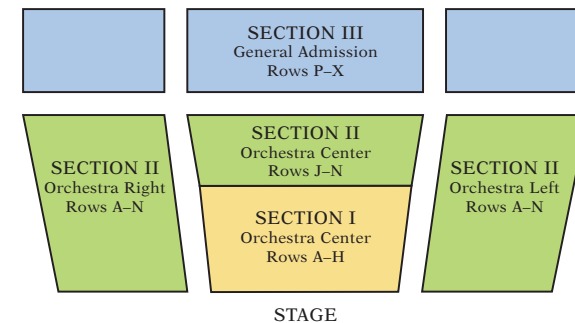

2017-18 Ticket Order Form

314-865-0038 • www.winteroperastl.org

1 Pick your section. If you have a particular seating preference, circle it on the map and we will do our best to accommodate you.

2 Tell us how many tickets you want for each show.

3 Add a tax-deductible donation to Winter Opera Saint Louis, and total your order.

4 Mail your payment and this form to:

Winter Opera Saint Louis
2324 Marconi Ave.
St. Louis, MO 63110

STAGE

Seating chart for the
Skip Viragh Center for the Arts at Chaminade
425 South Lindbergh Blvd.
St. Louis, MO 63131